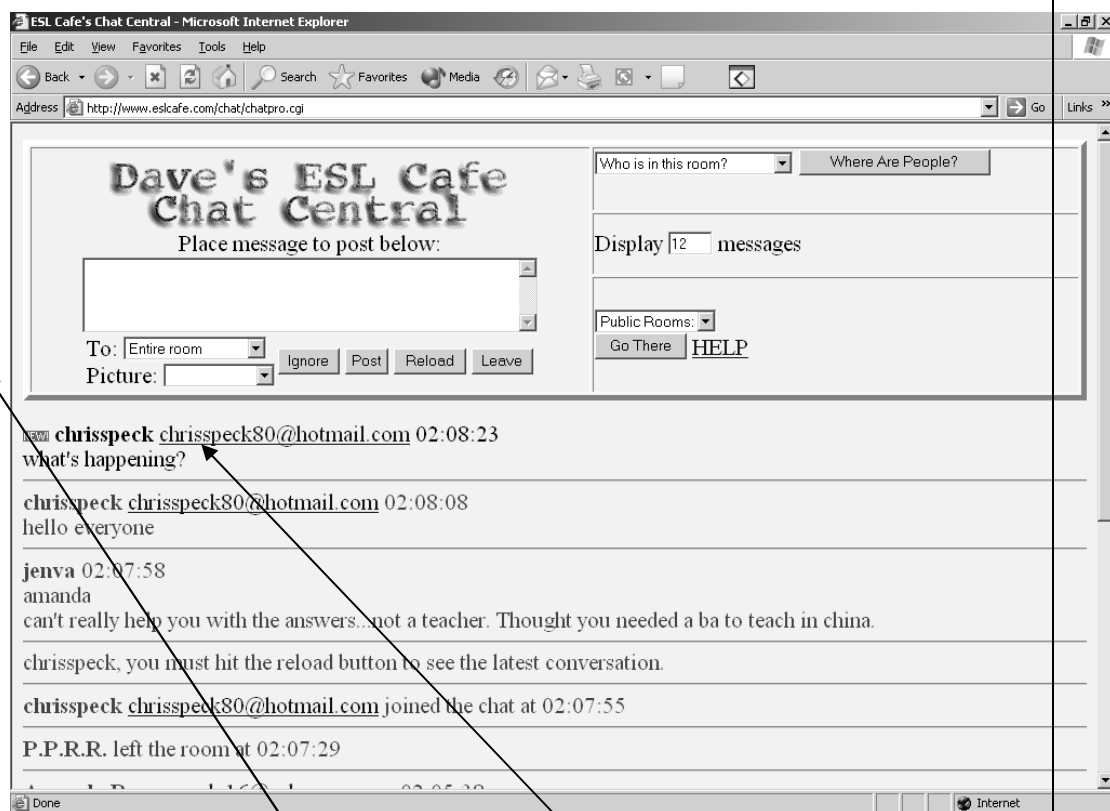

Chatrooms

1. Go to www.eslcafe.com/chat/chatpro.cgi
2. Click on Register Here
3. Fill in your details including your e-mail address.
4. Check your e-mail to find the confirmation number
5. Click on the website on your e-mail message and fill in your details and the confirmation number.
6. Start